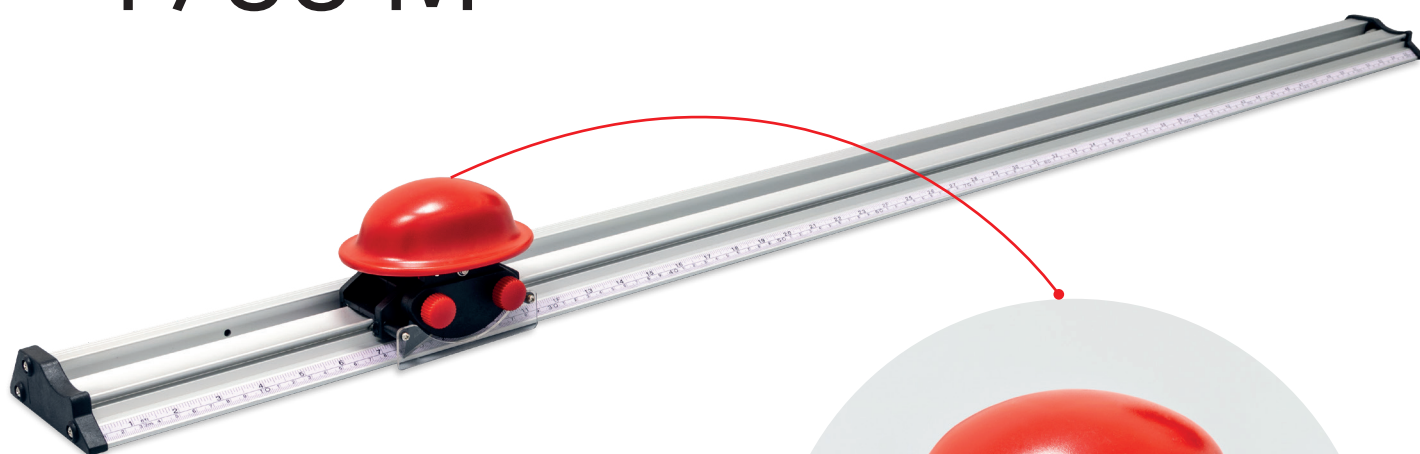

www.xlam.biz

Xlam

➤ Trimmer Desk 1700 M

Max width
Larghezza massima

Max trimming thickness
Spessore massimo di taglio

Bidirectional blade block ✓
Blocco lama bidirezionale

Struttura stabile e solida 🍷
Stable and solid body

Trapezoid blade ★
Lame trapezoidali

Manual trimmer 1700 mm. Suitable for trimming foam board, prints, photographs, posters, wallpaper, stickers, etc. (up to 12mm). The **bidirectional blade block** allows cutting in both directions.

Stable and solid body with worktop in aluminum alloy that ensures a smooth cut and improves work efficiency.

Safety guaranteed thanks to the blade block equipped with a safety cover to prevent injury during work.

Taglierina manuale luce 1700 mm. Adatta per la rifilatura di foam board, stampe, fotografie, poster, carta da parati, adesivi, ecc. (fino a 12mm). Il **Blocco lama bidirezionale** permette di tagliare in entrambe le direzioni.