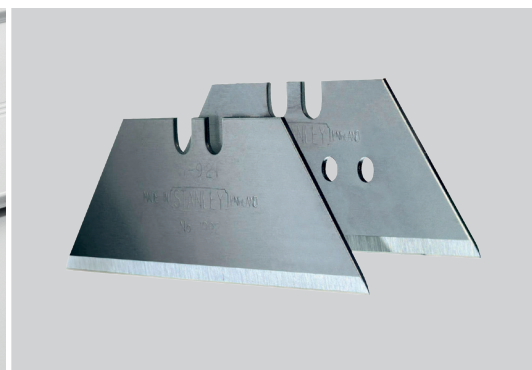

www.xlam.biz

Xlam

➤ Trimmer Desk 1700 M

Max width
Larghezza massima

Max trimming thickness
Spessore massimo di taglio

Bidirectional blade block ✓
Blocco lama bidirezionale

Struttura stabile e solida 🍷
Stable and solid body

Trapezoid blade ★
Lame trapezoidali

Manual trimmer 1700 mm. Suitable for trimming foam board, prints, photographs, posters, wallpaper, stickers, etc. (up to 12mm). The **bidirectional blade block** allows cutting in both directions.

Stable and solid body with worktop in aluminum alloy that ensures a smooth cut and improves work efficiency.

Safety guaranteed thanks to the blade block equipped with a safety cover to prevent injury during work.

Taglierina manuale luce 1700 mm. Adatta per la rifilatura di foam board, stampe, fotografie, poster, carta da parati, adesivi, ecc. (fino a 12mm). Il **Blocco lama bidirezionale** permette di tagliare in entrambe le direzioni.